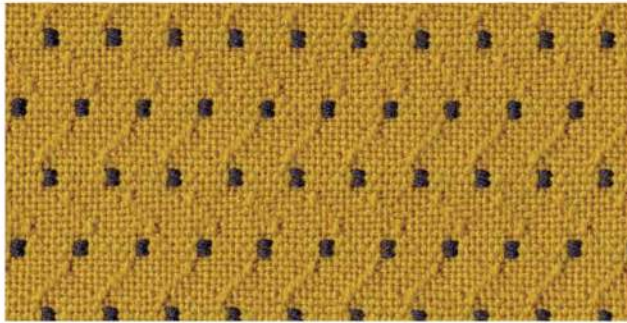

Sustainable Galaxy®

Omega SPL54

Pegasus SPL41

Europa SPL45

Venus SPL52

Infra SPL13

Hubble SPL49

Jupiter SPL53

Saturn SPL12

Capricorn SPL17

Infinity SPL40

Colours are indicative only. Please refer to fabric swatch for accurate colour.